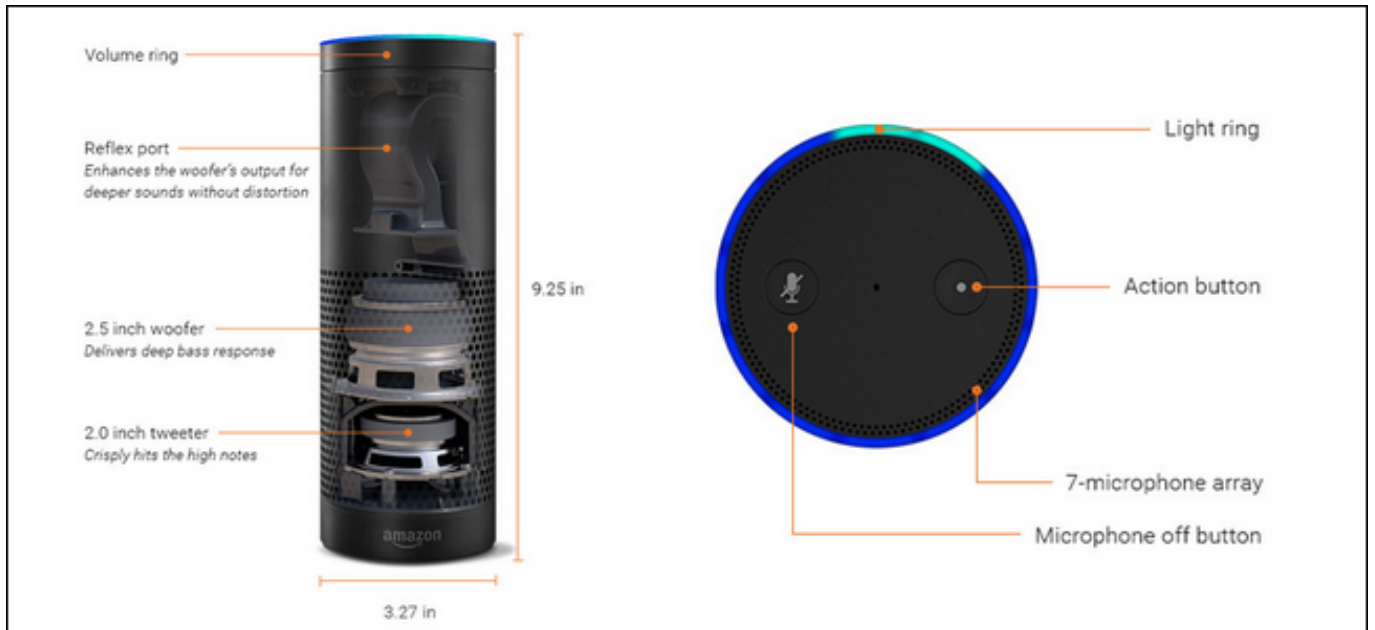

[Amazon Echo Ip Address](#)