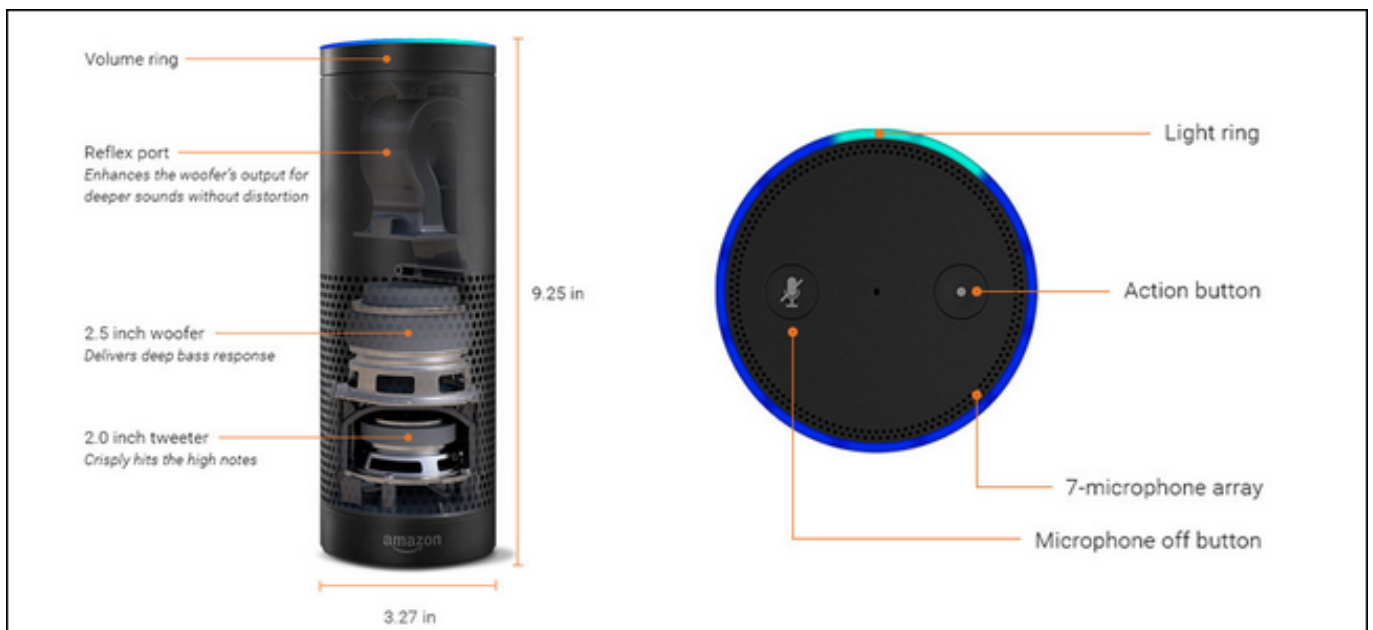

Here is the method for it

1. [amazon echo mac address](#)
2. [amazon echo ip address](#)
3. [how to find out ip address of amazon echo](#)

First of all you should know that about MAC address, a MAC address is a hardware identification number which uniquely identifies each device on a network.. The newly launched Amazon echo devices are also have a MAC address like every devices so you need to find it at some time, it is very important to know about how to find MAC address for Amazon echo devices.. Monocle is a gateway service that enables seamless integration of your private IP-based network cameras with smart home automation services such as Amazon Alexa®.. The MAC address is manufactured into each network card like Ethernet card or Wi-Fi card and there cannot be changed, so every device has a MAC address.

amazon echo mac address

amazon echo mac address, how to find mac address on amazon echo dot, amazon echo ip address, amazon echo mac address range, how to find out ip address of amazon echo, how to find ip address of amazon echo dot, amazon echo static ip address, amazon echo show 5 mac address, change email address on amazon echo, finding amazon echo mac address, amazon echo dot ip address, amazon echo change ip address, amazon alexa echo mac address, amazon echo change email address, amazon echo show 8 mac address [How To Download Xvid Codec For Mac](#)

[Download Film Sniper 3 Subtitle Indonesia](#)

[Kmpspico V10.0.2 Install Edition](#)

amazon echo ip address

[Game 240x320 Ukuran Kecil](#)
[All File Download Manager For Android Mobile Phone](#)